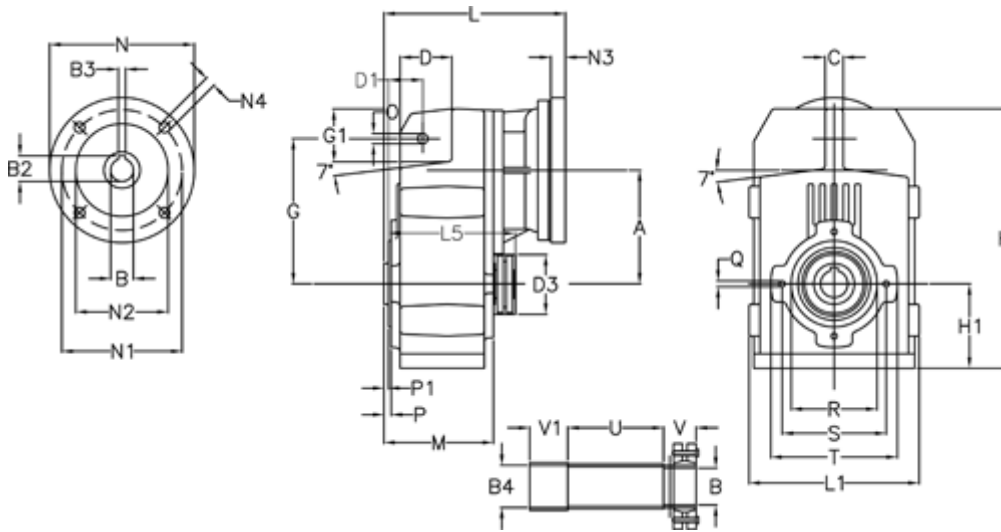

Article number: 29560528595220

Description: Shaft mounted gear  
A512S-285,9-P63B5

## Measures

A = 211.30	D1 = 65.0	I5 = 222.0	P1 = 4.5	V1 = 50
B = 52	d3 = 120	M = 163.0	Q = M12x19	
B1 = 11	G = 278	N = 140	R = 180	
B2 = 12.8	G1 = 105.5	N1 = 115	S = 215	
B3 = 4	H = 479.0	N2 = 95	T = 250	
B4 = 54	H1 = 144.0	N4 = M8x19	Tightening torque N m = 14.5	
C = 20	L = 268.0	O = 22	U = 91.0	
D = 93.5	L1 = 273	P = 8.5	V = 62	